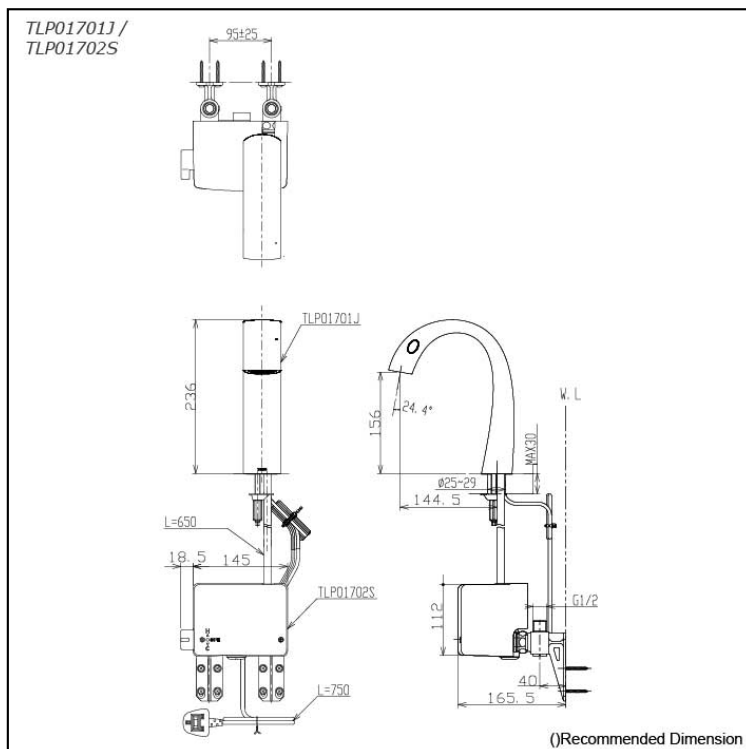

Colors

TLP01701J #BN (Brushed Nickel)