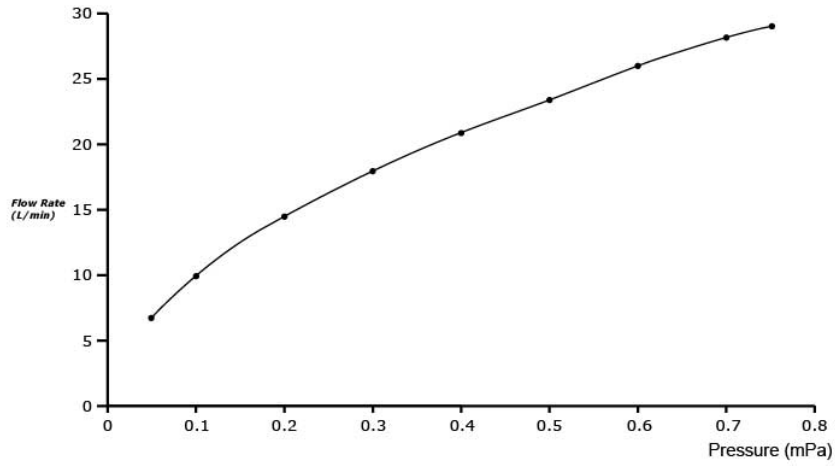

ZN Series
Floor-Standing Bath & Shower Set

Features

- Design Concept is Gorgeous and Organic
- 1 mode function hand shower (Round Shape, Comfort Wave)

Specifications

Material: Brass (Faucet)
Brass (Hand Shower)

Water Pressure: 0.05MPa~1.0MPa

Parts description

- **TBP01301A**
Floor-Standing Bath & Shower Set
- **TBN01105B**
Floor Standing Bathtub Filler Base

Colors

TBP01301A #BN (Brushed Nickel)
TBP01301A #PC (Polished Chrome)

Flow Rate

TBP01301A /
TBN01105B

Spout

Flow Rate

TBP01301A /
TBN01105B

Hand Shower