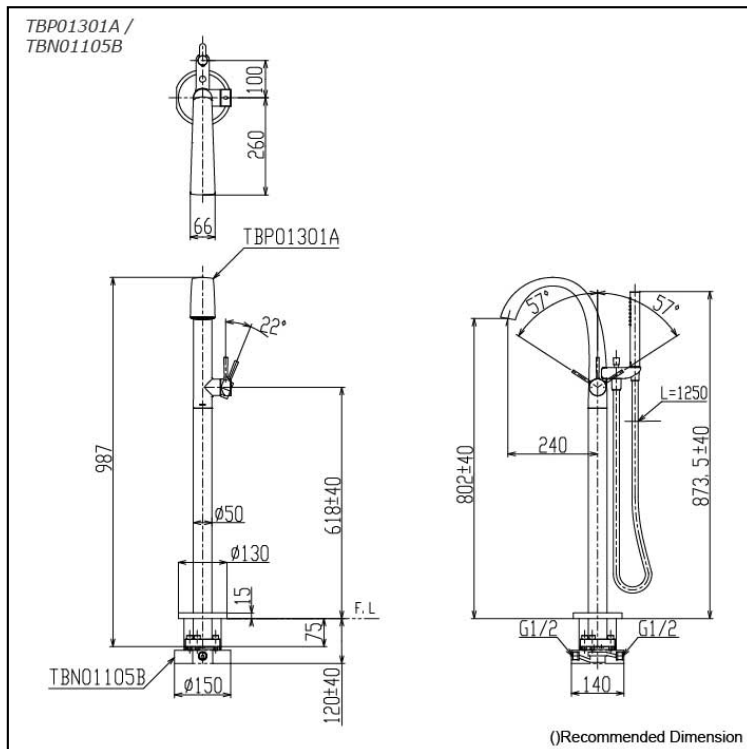

ZN Series
Floor-Standing Bath & Shower Set

Features

- Design Concept is Gorgeous and Organic
- 1 mode function hand shower (Round Shape, Comfort Wave)

Specifications

Material: Brass (Faucet)
Brass (Hand Shower)

Water Pressure: 0.05MPa~1.0MPa

Parts description

- **TBP01301A**
Floor-Standing Bath & Shower Set
- **TBN01105B**
Floor Standing Bathtub Filler Base

Colors

TBP01301A #BN (Brushed Nickel)
TBP01301A #PC (Polished Chrome)

Flow Rate

TBP01301A /
TBN01105B

Spout

Flow Rate

TBP01301A /
TBN01105B

Hand Shower