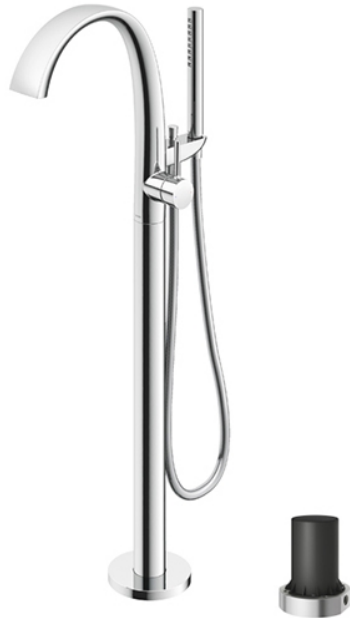

ZN Series
Floor-Standing Bath & Shower Set

Features

- Design Concept is Gorgeous and Organic
- 1 mode function hand shower (Round Shape, Comfort Wave)

Specifications

Material: Brass (Faucet)
Brass (Hand Shower)

Water Pressure: 0.05MPa~1.0MPa

Parts description

- **TBP01301A**
Floor-Standing Bath & Shower Set
- **TBN01105B**
Floor Standing Bathtub Filler Base

Colors

TBP01301A #BN (Brushed Nickel)
TBP01301A #PC (Polished Chrome)

Flow Rate

TBP01301A /
TBN01105B

Spout

Flow Rate

TBP01301A /
TBN01105B

Hand Shower